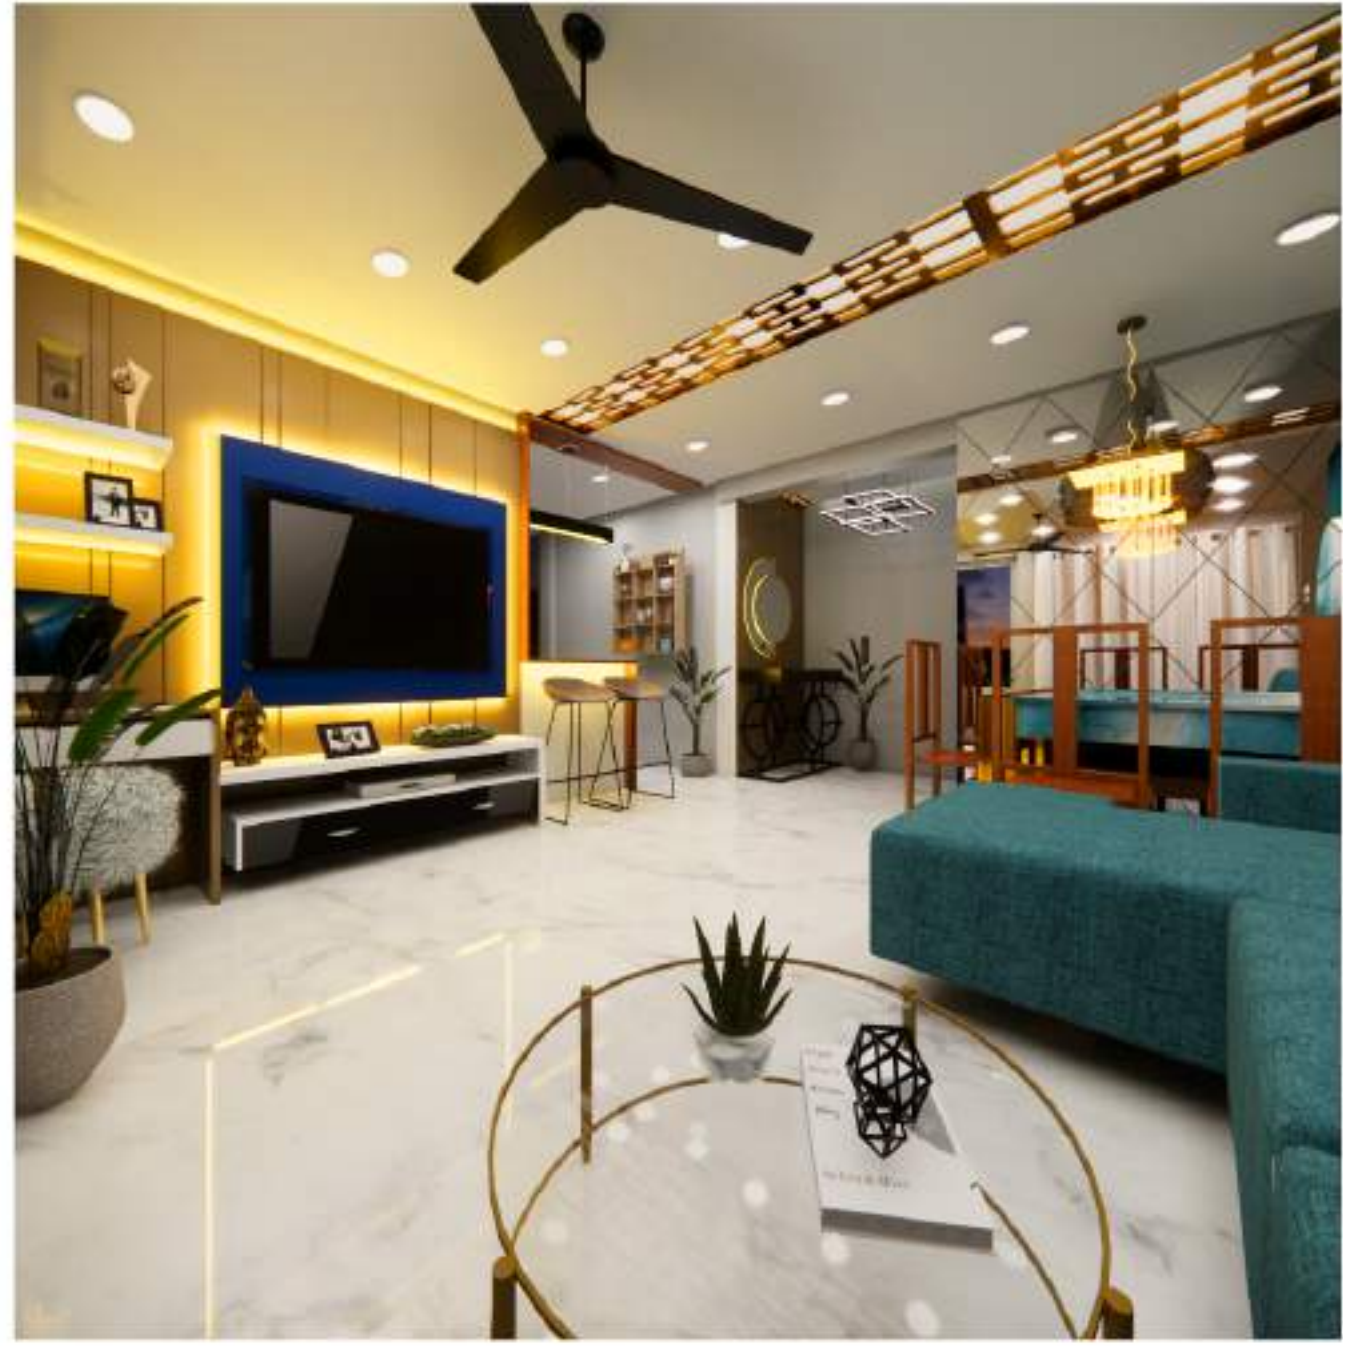

Mosin Attar | Aaradhyam